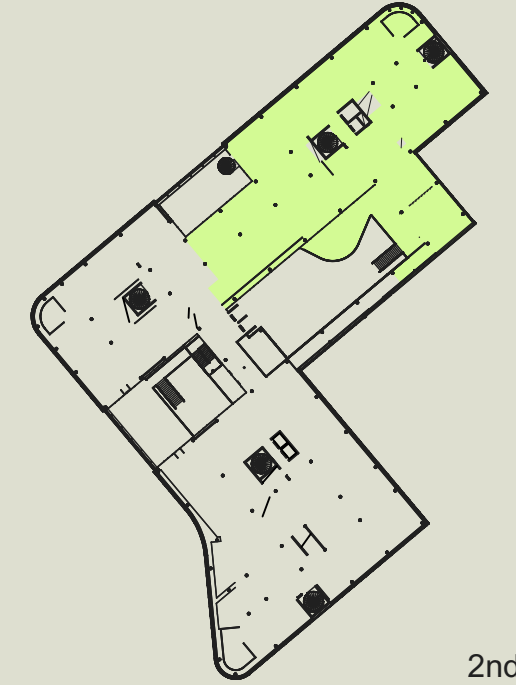

Colony Leppävaara, 2nd Floor (1385m²)

Working desk capacity: approx. 145

2nd Floor

- 2 x Meeting Room XL
- 3 x Meeting Room L
- 3 x Meeting Room M
- 2 x Meeting Room S
- 1 x Team Room XL
- 2 x Team Room L
- 3 x Team Room M
- 5 x Team Room S
- 4 x Focus Room (1p)
- 5 x WC
- 1 x Community Cafe
- 1 x Locker Area

 Individual Work	 WC
 Collaboration	 Support
 Interaction	